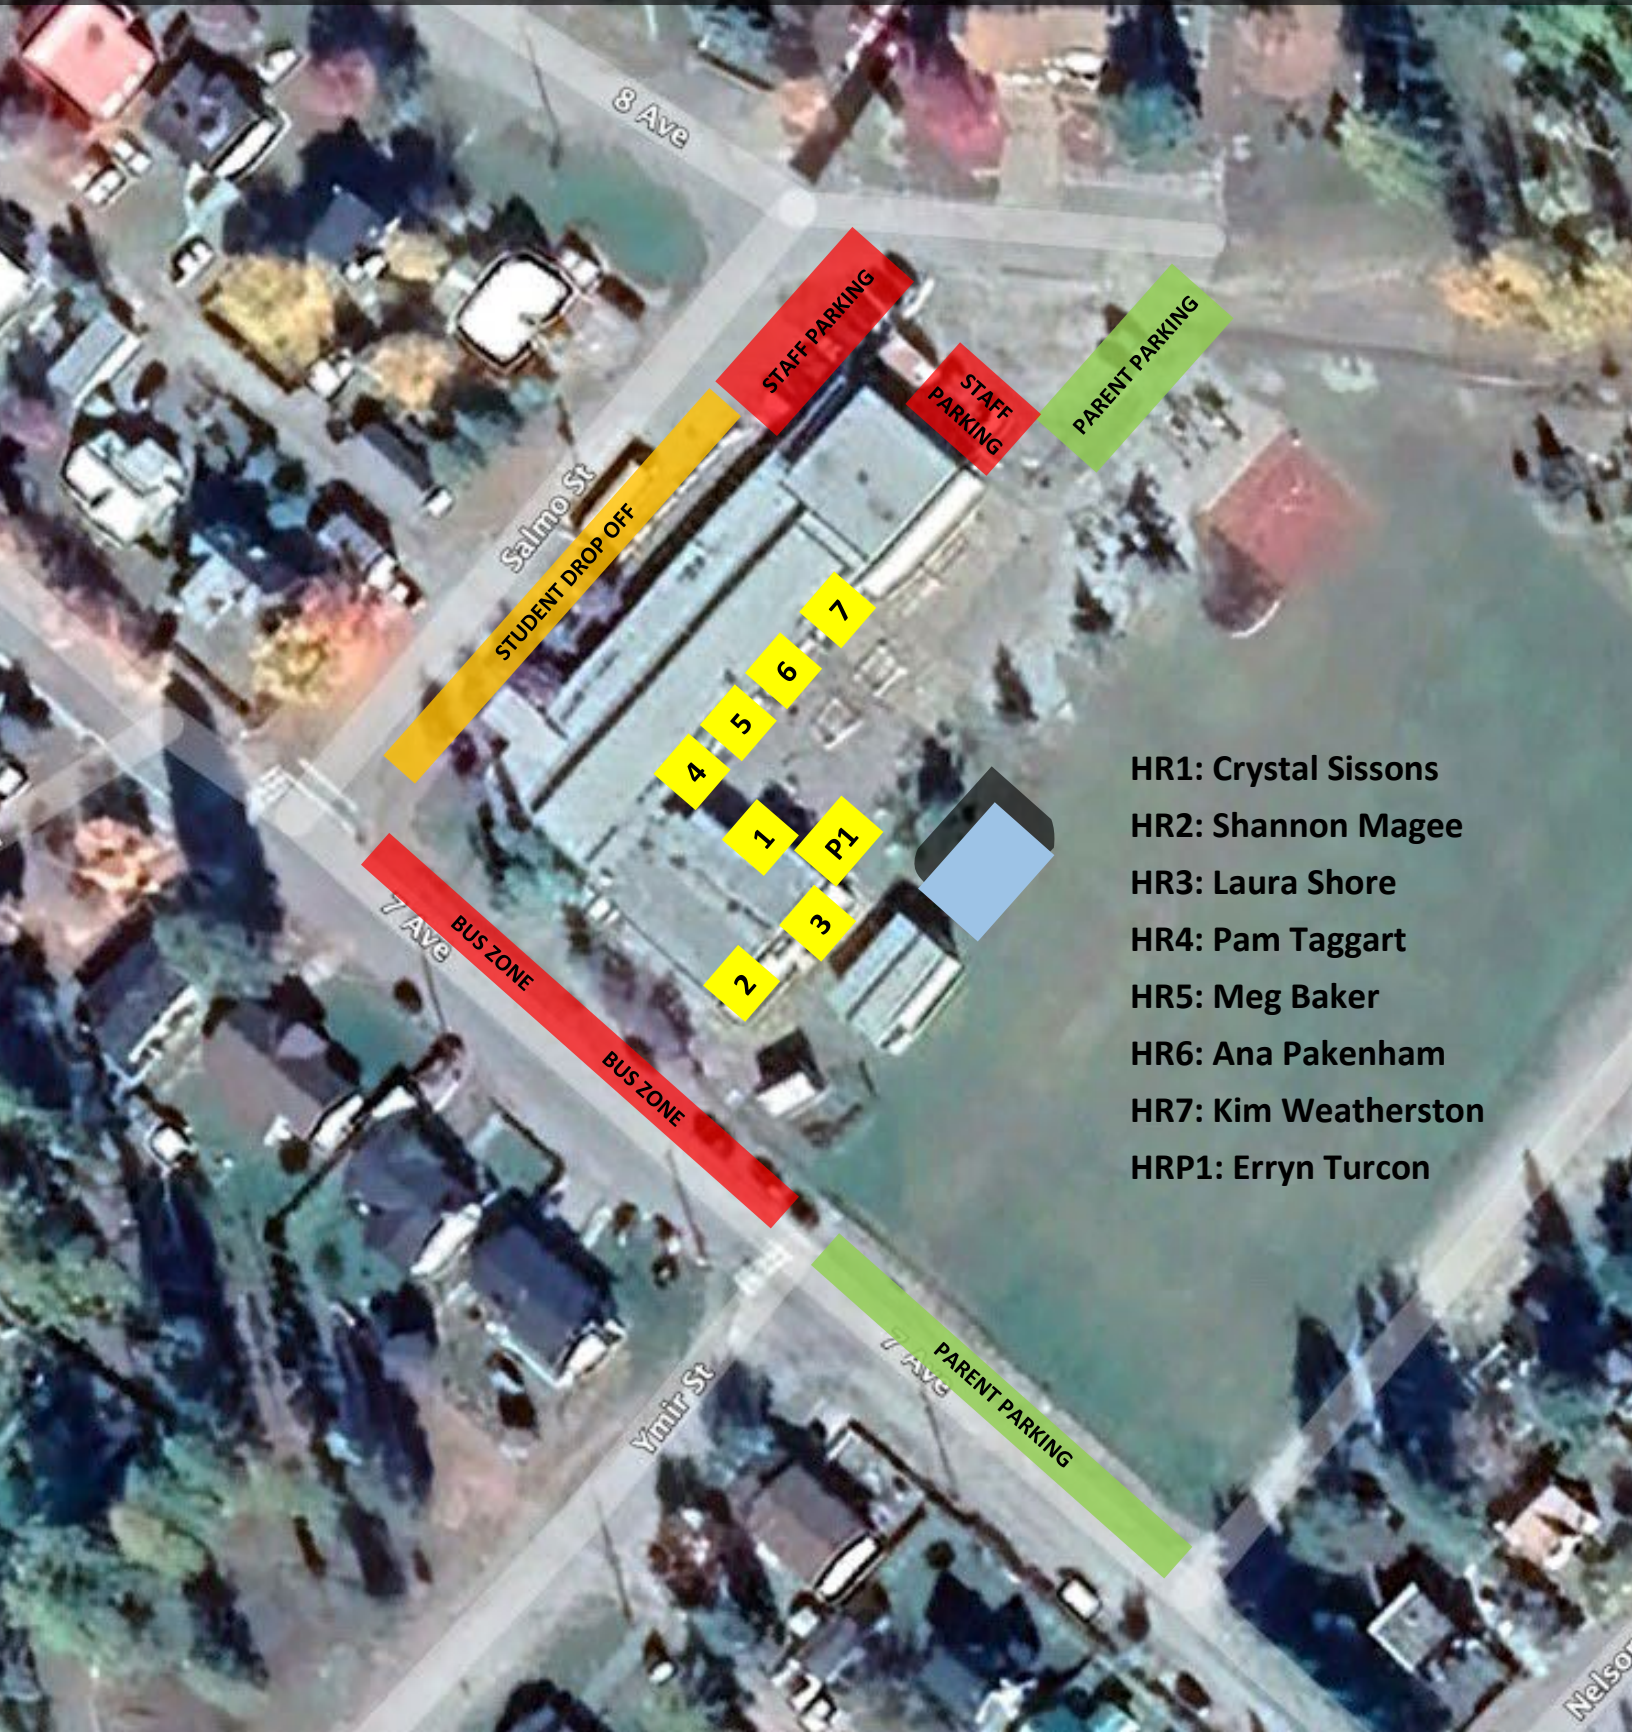

# LINDSAY PARK ELEMENTARY SCHOOL DROP OFF AND PARKING LOCATIONS

- HR1: Crystal Sissons
- HR2: Shannon Magee
- HR3: Laura Shore
- HR4: Pam Taggart
- HR5: Meg Baker
- HR6: Ana Pakenham
- HR7: Kim Weatherston
- HRP1: Erryn Turcon